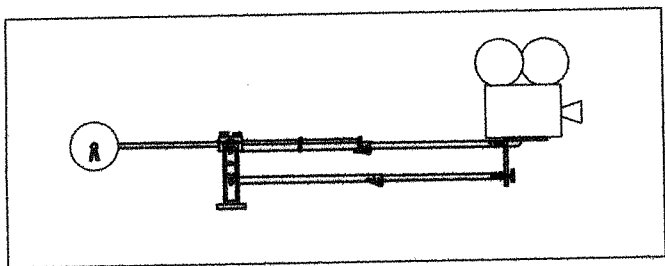

### Jib Arm Crane Exploded

1. Weight T-Bar
2. Yoke
3. Axle x 2
- 4a. Long Boom Knob
- 4b. Short Boom Knob
5. Jib Arm Outer Boom
6. Jib Arm Inner Boom
7. Camera Plate
8. Tilt Plate Knob
9. Tilt Plate Shoe
10. Jib Arm Inner Lower Bar
11. Lever Knob x 2
12. Jib Arm Outer Lower Bar
13. Wt Cage "T" Bar Knob
14. Tripod Base Plate
15. Safety Nut and Washer
16. Speed Nut
17. Jib Adapter Plate
18. Star Knob x 2
19. Weight Clip x 2
20. Camera Plate Knob

### Jib Arm Crane

For Part Listings and Part Numbers, Please Refer to the Diagram "JIB ARM CRANE EXPLODED"

\*NOTE: For maximum safety, telescope the Jib only to the shortest length necessary to achieve the desired shot.