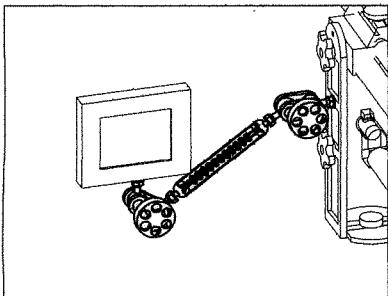

### Jib Arm Crane Exploded

1. Weight T-Bar
2. Yoke
3. Axle x 2
- 4a. Long Boom Knob
- 4b. Short Boom Knob
5. Jib Arm Outer Boom
6. Jib Arm Inner Boom
7. Camera Plate
8. Tilt Plate Knob
9. Tilt Plate Shoe
10. Jib Arm Inner Lower Bar
11. Lever Knob x 2
12. Jib Arm Outer Lower Bar
13. Wt Cage "T" Bar Knob
14. Tripod Base Plate
15. Safety Nut and Washer
16. Speed Nut
17. Jib Adapter Plate
18. Star Knob x 2
19. Weight Clip x 2
20. Camera Plate Knob

### Jib Arm Crane

For Part Listings and Part Numbers, Please Refer to the Diagram "JIB ARM CRANE EXPLODED"

\*NOTE: For maximum safety, telescope the Jib only to the shortest length necessary to achieve the desired shot.

**Jib Truss Kit -  
No Extension**

Parts List

- 1. Dog
- 2. Eyebolt x 2
- 3. Tower Support
- 4. Top-θ Extension Cable

#### Parts List

1. Eyebolt x 2
2. Top 2 Extension Cable
3. Wing Support x 2
4. Tower Support
5. Turnbuckle x 2
6. Wing 2 Extension Cable
7. Jib
8. 1 Extension
9. Mushroom

3D JIB TRUSS KIT SINGLE EXTENSION