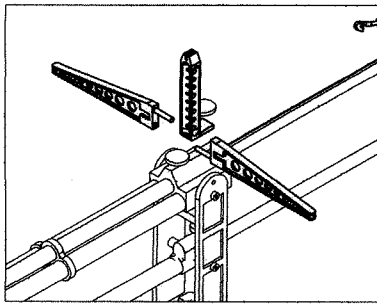

### Jib Arm Crane Exploded

1. Weight T-Bar
2. Yoke
3. Axle x 2
- 4a. Long Boom Knob
- 4b. Short Boom Knob
5. Jib Arm Outer Boom
6. Jib Arm Inner Boom
7. Camera Plate
8. Tilt Plate Knob
9. Tilt Plate Shoe
10. Jib Arm Inner Lower Bar
11. Lever Knob x 2
12. Jib Arm Outer Lower Bar
13. Wt Cage "T" Bar Knob
14. Tripod Base Plate
15. Safety Nut and Washer
16. Speed Nut
17. Jib Adapter Plate
18. Star Knob x 2
19. Weight Clip x 2
20. Camera Plate Knob

### Jib Arm Crane

For Part Listings and Part Numbers, Please Refer to the Diagram "JIB ARM CRANE EXPLODED"

\*NOTE: For maximum safety, telescope the Jib only to the shortest length necessary to achieve the desired shot.

**Jib Truss Kit -  
No Extension**

Parts List

- 1. Dog
- 2. Eyebolt x 2
- 3. Tower Support
- 4. Top-θ Extension Cable

#### Parts List

1. Eyebolt x 2
2. Top 2 Extension Cable
3. Wing Support x 2
4. Tower Support
5. Turnbuckle x 2
6. Wing 2 Extension Cable
7. Jib
8. 1 Extension
9. Mushroom

3D JIB TRUSS KIT SINGLE EXTENSION