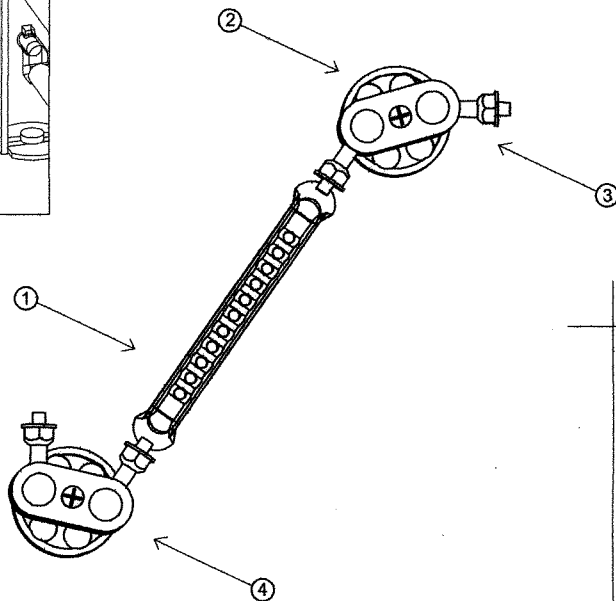

### Jib Arm Crane Exploded

1. Weight T-Bar
2. Yoke
3. Axle x 2
- 4a. Long Boom Knob
- 4b. Short Boom Knob
5. Jib Arm Outer Boom
6. Jib Arm Inner Boom
7. Camera Plate
8. Tilt Plate Knob
9. Tilt Plate Shoe
10. Jib Arm Inner Lower Bar
11. Lever Knob x 2
12. Jib Arm Outer Lower Bar
13. Wt Cage "T" Bar Knob
14. Tripod Base Plate
15. Safety Nut and Washer
16. Speed Nut
17. Jib Adapter Plate
18. Star Knob x 2
19. Weight Clip x 2
20. Camera Plate Knob

### Jib Arm Crane

For Part Listings and Part Numbers, Please Refer to the Diagram "JIB ARM CRANE EXPLODED"

\*NOTE: For maximum safety, telescope the Jib only to the shortest length necessary to achieve the desired shot.

**Jib Truss Kit -  
No Extension**

Parts List

- 1. Dog
- 2. Eyebolt x 2
- 3. Tower Support
- 4. Top-θ Extension Cable

#### Parts List

1. Eyebolt x 2
2. Top 2 Extension Cable
3. Wing Support x 2
4. Tower Support
5. Turnbuckle x 2
6. Wing 2 Extension Cable
7. Jib
8. 1 Extension
9. Mushroom

3D JIB TRUSS KIT SINGLE EXTENSION