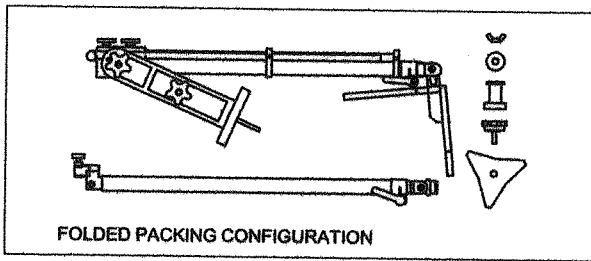

### Jib Arm Crane Exploded

1. Weight T-Bar
2. Yoke
3. Axle x 2
- 4a. Long Boom Knob
- 4b. Short Boom Knob
5. Jib Arm Outer Boom
6. Jib Arm Inner Boom
7. Camera Plate
8. Tilt Plate Knob
9. Tilt Plate Shoe
10. Jib Arm Inner Lower Bar
11. Lever Knob x 2
12. Jib Arm Outer Lower Bar
13. Wt Cage "T" Bar Knob
14. Tripod Base Plate
15. Safety Nut and Washer
16. Speed Nut
17. Jib Adapter Plate
18. Star Knob x 2
19. Weight Clip x 2
20. Camera Plate Knob