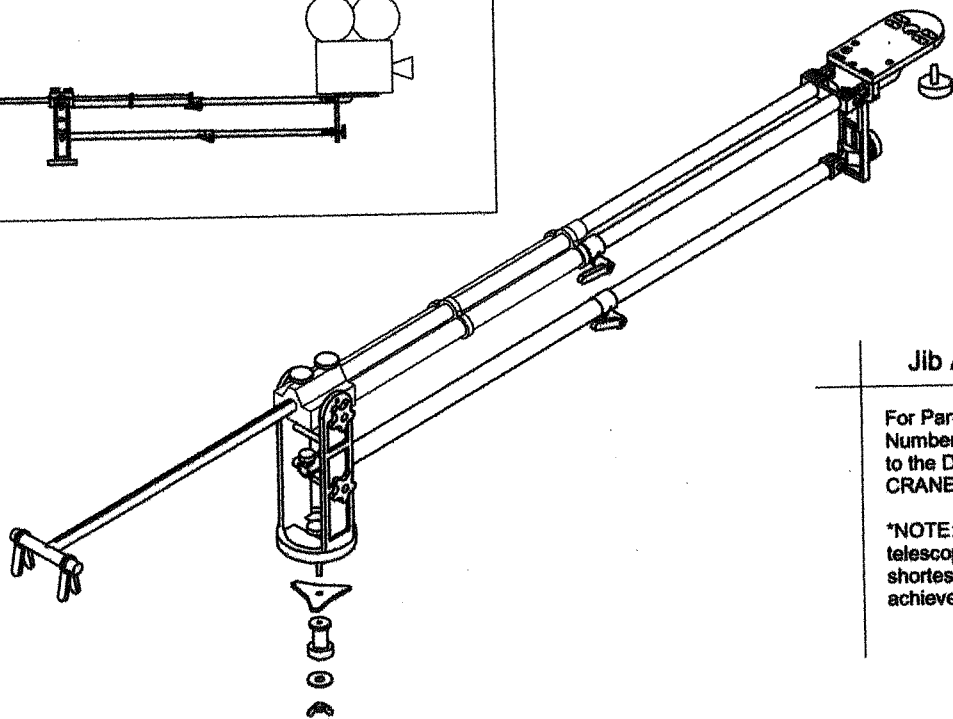

### Jib Arm Crane Exploded

1. Weight T-Bar
2. Yoke
3. Axle x 2
- 4a. Long Boom Knob
- 4b. Short Boom Knob
5. Jib Arm Outer Boom
6. Jib Arm Inner Boom
7. Camera Plate
8. Tilt Plate Knob
9. Tilt Plate Shoe
10. Jib Arm Inner Lower Bar
11. Lever Knob x 2
12. Jib Arm Outer Lower Bar
13. Wt Cage "T" Bar Knob
14. Tripod Base Plate
15. Safety Nut and Washer
16. Speed Nut
17. Jib Adapter Plate
18. Star Knob x 2
19. Weight Clip x 2
20. Camera Plate Knob

**3D JIB ARM CRANE EXPLODED**

### Jib Arm Crane

For Part Listings and Part Numbers, Please Refer to the Diagram "JIB ARM CRANE EXPLODED"

\*NOTE: For maximum safety, telescope the Jib only to the shortest length necessary to achieve the desired shot.