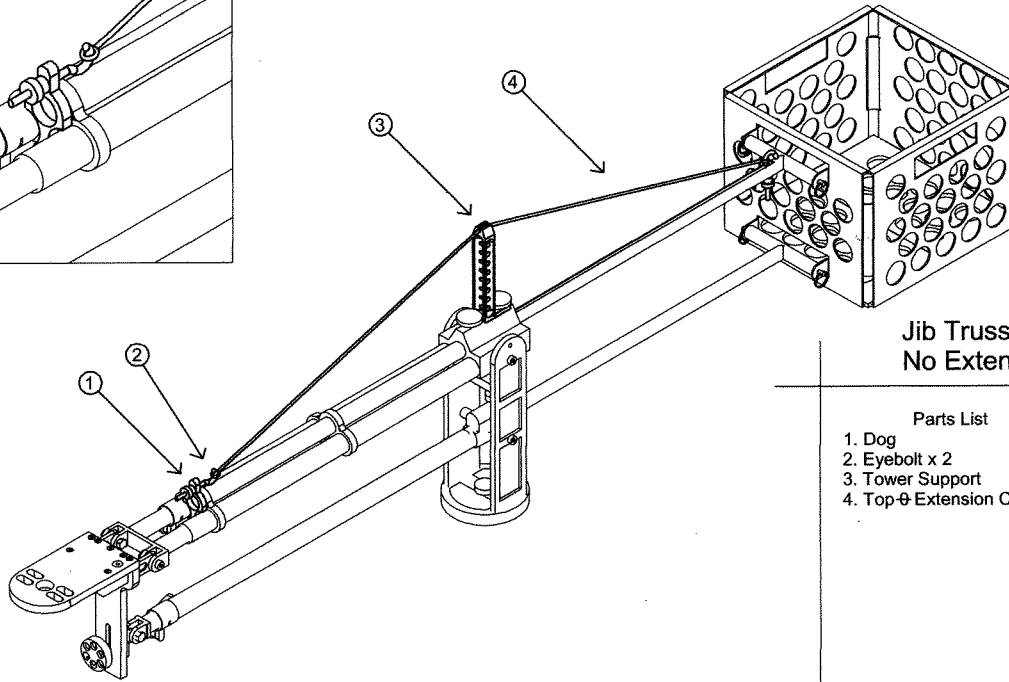

### Jib Arm Crane Exploded

1. Weight T-Bar
2. Yoke
3. Axle x 2
- 4a. Long Boom Knob
- 4b. Short Boom Knob
5. Jib Arm Outer Boom
6. Jib Arm Inner Boom
7. Camera Plate
8. Tilt Plate Knob
9. Tilt Plate Shoe
10. Jib Arm Inner Lower Bar
11. Lever Knob x 2
12. Jib Arm Outer Lower Bar
13. Wt Cage "T" Bar Knob
14. Tripod Base Plate
15. Safety Nut and Washer
16. Speed Nut
17. Jib Adapter Plate
18. Star Knob x 2
19. Weight Clip x 2
20. Camera Plate Knob

### Jib Arm Crane

For Part Listings and Part Numbers, Please Refer to the Diagram "JIB ARM CRANE EXPLODED"

\*NOTE: For maximum safety, telescope the Jib only to the shortest length necessary to achieve the desired shot.

**Jib Truss Kit -  
No Extension**

Parts List

- 1. Dog
- 2. Eyebolt x 2
- 3. Tower Support
- 4. Top-θ Extension Cable

#### Parts List

1. Eyebolt x 2
2. Top 2 Extension Cable
3. Wing Support x 2
4. Tower Support
5. Turnbuckle x 2
6. Wing 2 Extension Cable
7. Jib
8. 1 Extension
9. Mushroom

3D JIB TRUSS KIT SINGLE EXTENSION