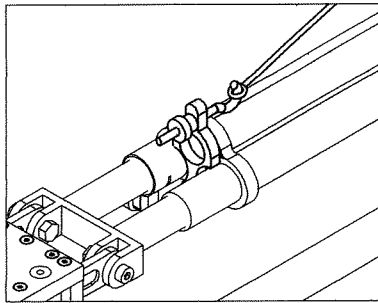

### Jib Arm Crane Exploded

1. Weight T-Bar
2. Yoke
3. Axle x 2
- 4a. Long Boom Knob
- 4b. Short Boom Knob
5. Jib Arm Outer Boom
6. Jib Arm Inner Boom
7. Camera Plate
8. Tilt Plate Knob
9. Tilt Plate Shoe
10. Jib Arm Inner Lower Bar
11. Lever Knob x 2
12. Jib Arm Outer Lower Bar
13. Wt Cage "T" Bar Knob
14. Tripod Base Plate
15. Safety Nut and Washer
16. Speed Nut
17. Jib Adapter Plate
18. Star Knob x 2
19. Weight Clip x 2
20. Camera Plate Knob

### Jib Arm Crane

For Part Listings and Part Numbers, Please Refer to the Diagram "JIB ARM CRANE EXPLODED"

\*NOTE: For maximum safety, telescope the Jib only to the shortest length necessary to achieve the desired shot.