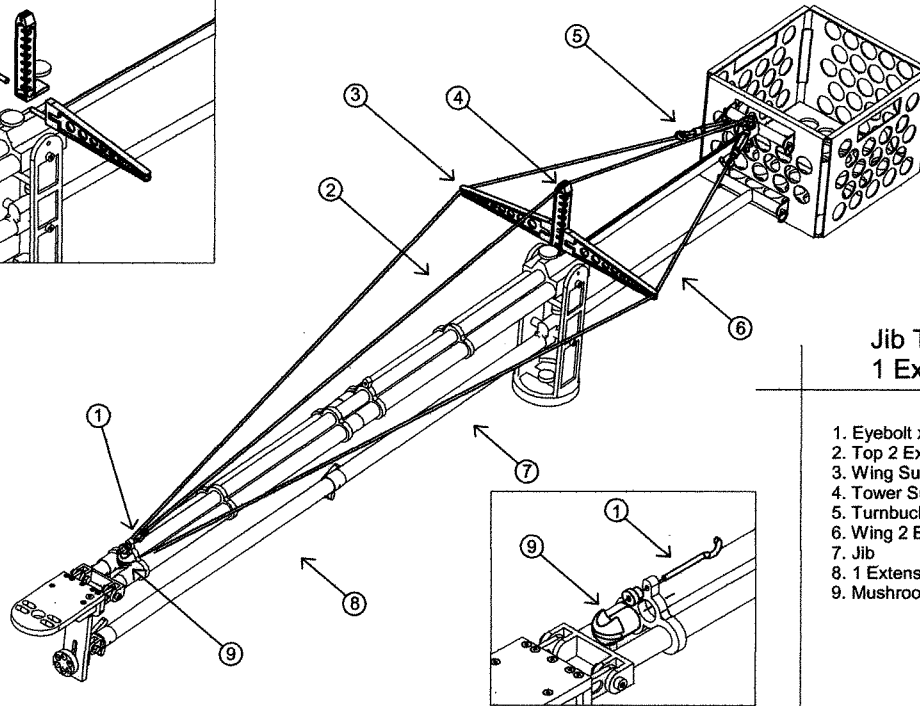

### Jib Arm Crane Exploded

1. Weight T-Bar
2. Yoke
3. Axle x 2
- 4a. Long Boom Knob
- 4b. Short Boom Knob
5. Jib Arm Outer Boom
6. Jib Arm Inner Boom
7. Camera Plate
8. Tilt Plate Knob
9. Tilt Plate Shoe
10. Jib Arm Inner Lower Bar
11. Lever Knob x 2
12. Jib Arm Outer Lower Bar
13. Wt Cage "T" Bar Knob
14. Tripod Base Plate
15. Safety Nut and Washer
16. Speed Nut
17. Jib Adapter Plate
18. Star Knob x 2
19. Weight Clip x 2
20. Camera Plate Knob

### Jib Arm Crane

For Part Listings and Part Numbers, Please Refer to the Diagram "JIB ARM CRANE EXPLODED"

\*NOTE: For maximum safety, telescope the Jib only to the shortest length necessary to achieve the desired shot.

**Jib Truss Kit -  
No Extension**

Parts List

- 1. Dog
- 2. Eyebolt x 2
- 3. Tower Support
- 4. Top-θ Extension Cable

#### Parts List

1. Eyebolt x 2
2. Top 2 Extension Cable
3. Wing Support x 2
4. Tower Support
5. Turnbuckle x 2
6. Wing 2 Extension Cable
7. Jib
8. 1 Extension
9. Mushroom

3D JIB TRUSS KIT SINGLE EXTENSION