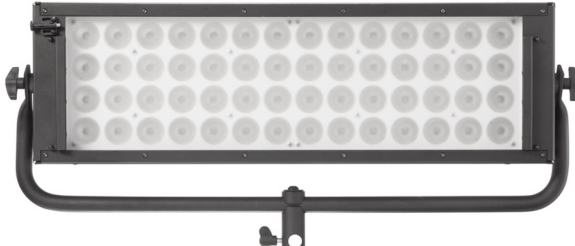

the most versatile LED panel

# VELVET Mini Power

Mini 1 Power 70W

Mini 2 Power 120W

**LOCATION** WEATHERPROOF IP54

**STUDIO** DUSTPROOF IP51

## technical specifications

**DIMENSIONS & WEIGHT Mini 1 POWER**  
345 x 190 x 90 mm / 13.6 x 7.5 x 3.5"  
2 Kg / 4.4 lbs

**DIMENSIONS & WEIGHT Mini 2 POWER**  
607 x 190 x 90 mm / 24 x 7.5 x 3.5"  
3 Kg / 6.5 lbs

## Natural VELVET beauty light

Weatherproof IP54 | Silent fan free  
100% Aluminum housing | Fast setup and adjustment  
32K/56K Quick access button | Vlock/Gold quick on-board mounts  
DMX-RDM Master/Slave | Smart Vlock/Gold AC adapters