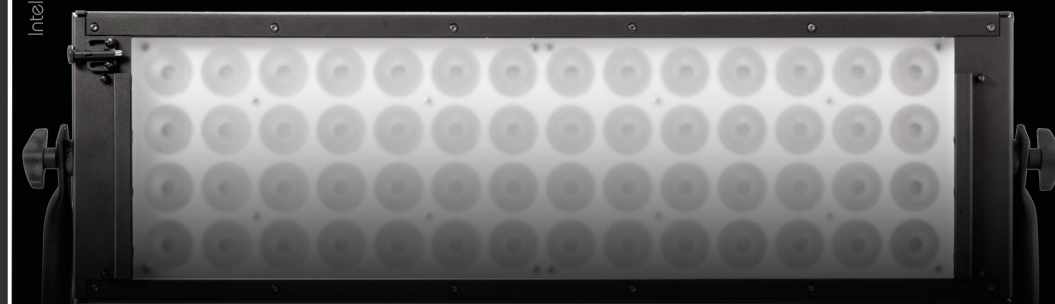

VELVET Mini Power

velvetlight.tv

2018 Copyright VELVETLight. All rights reserved