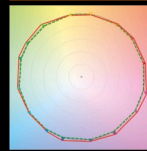

R+G+B+W Cyclorama Fixtures

Individual light engine control for every batten allows to create homogeneous color backgrounds, soft white or colored gradients with different degrees of saturation. You can even combine different colors in motion creating horizontal color mixtures with infinite creative possibilities.

96

95