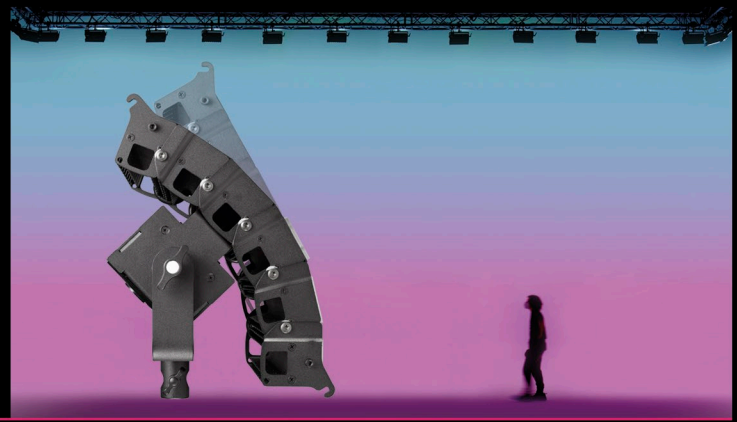

CYC

now more intensity and smoothness

Individual light engines for horizontal gradient effects

Mechanical change for vertical beam set up

Homogeneous 1000 lux in 6 meters high

Smooth theatrical dimming

Silent fan-free operation

R+G+B+W Cyclorama Fixtures

Individual light engine control for every batten allows to create homogeneous color backgrounds, soft white or colored gradients with different degrees of saturation. You can even combine different colors in motion creating horizontal color mixtures with infinite creative possibilities.