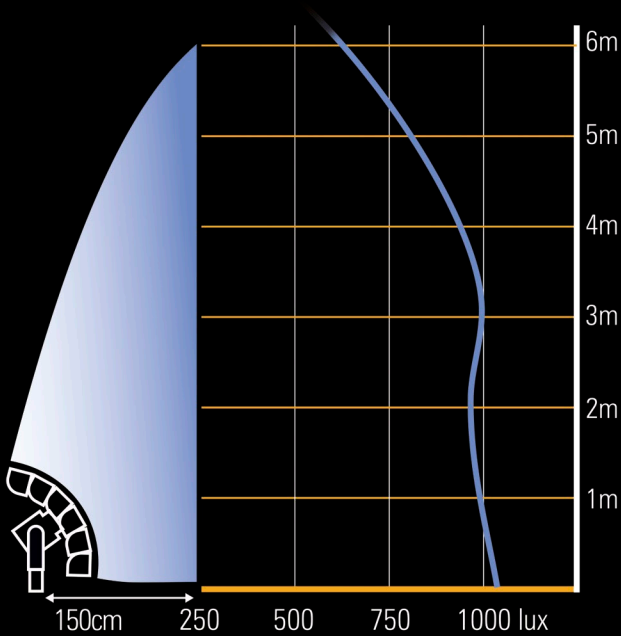

R+G+B+W Cyclorama Fixtures

Individual light engine control for every batten allows to create homogeneous color backgrounds, soft white or colored gradients with different degrees of saturation. You can even combine different colors in motion creating horizontal color mixtures with infinite creative possibilities.

96

95