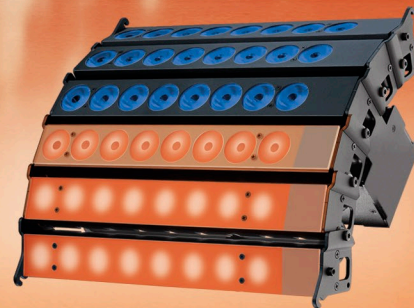

CYC

now more intensity and smoothness

Individual light engines for horizontal gradient effects

Mechanical change for vertical beam set up

Homogeneous 1000 lux in 6 meters high

Smooth theatrical dimming

Silent fan-free operation

R+G+B+W Cyclorama Fixtures

Individual light engine control for every batten allows to create homogeneous color backgrounds, soft white or colored gradients with different degrees of saturation. You can even combine different colors in motion creating horizontal color mixtures with infinite creative possibilities.