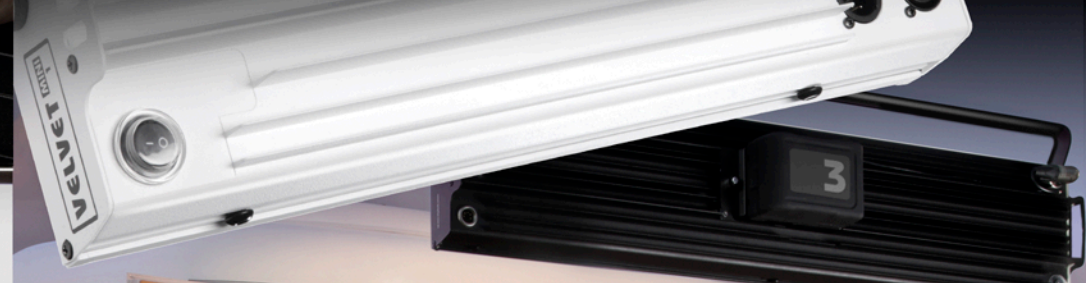

READY TO RIG

- ▶ Includes two handles to easily hand-held and a removable yoke with 16mm baby receiver / 28mm junior pin
- ▶ Several sliding 1/4" threads for rigging on top and bottom
- ▶ Accessories: Foldable SnapGrid & SnapBag, barn doors, VELVET remote control through XLR5, cordura case, hard case.